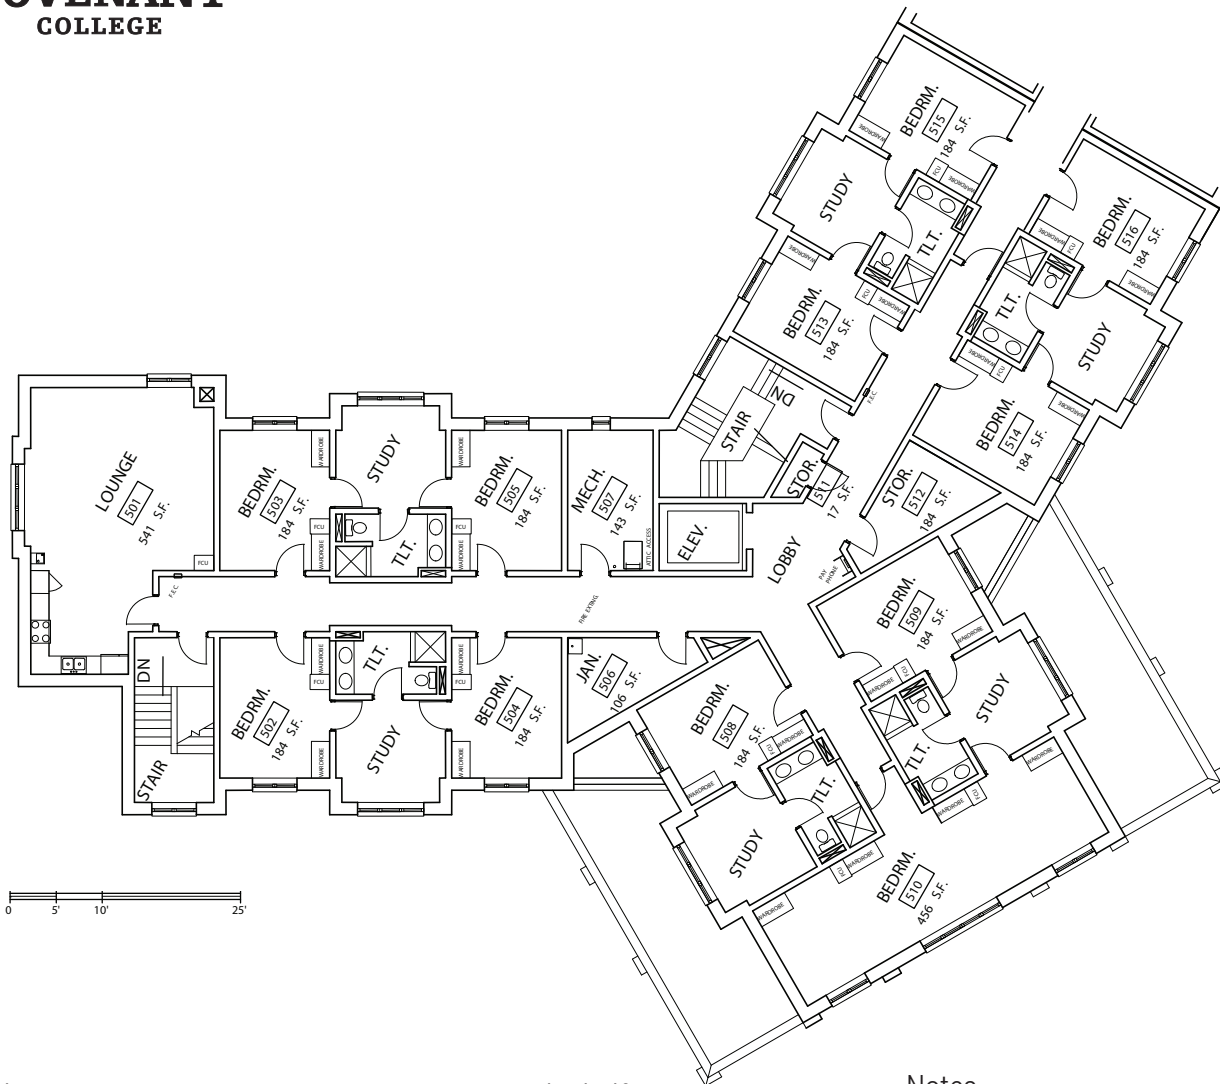

## Floor Plans & Dimensions

- Bed
- Space underneath: 10.25"
  - Width: 39"
  - Length: 80" (standard extra long twin)

- Desk Shelf
- Height: 35"
  - Length: 30"

Notes

- Dresser
- Length: 34"
  - Width: 20"
  - Height: 47.5"
  - Drawer depth: 14.5"
  - Drawer height: 6.25"

- Closet
- Depth: 21.75"
  - Length: 47"

- Window
- Width: 58"

- Desk
- Width: 24"
  - Height: 42"
  - Length: 30"

---

---

---

---

---