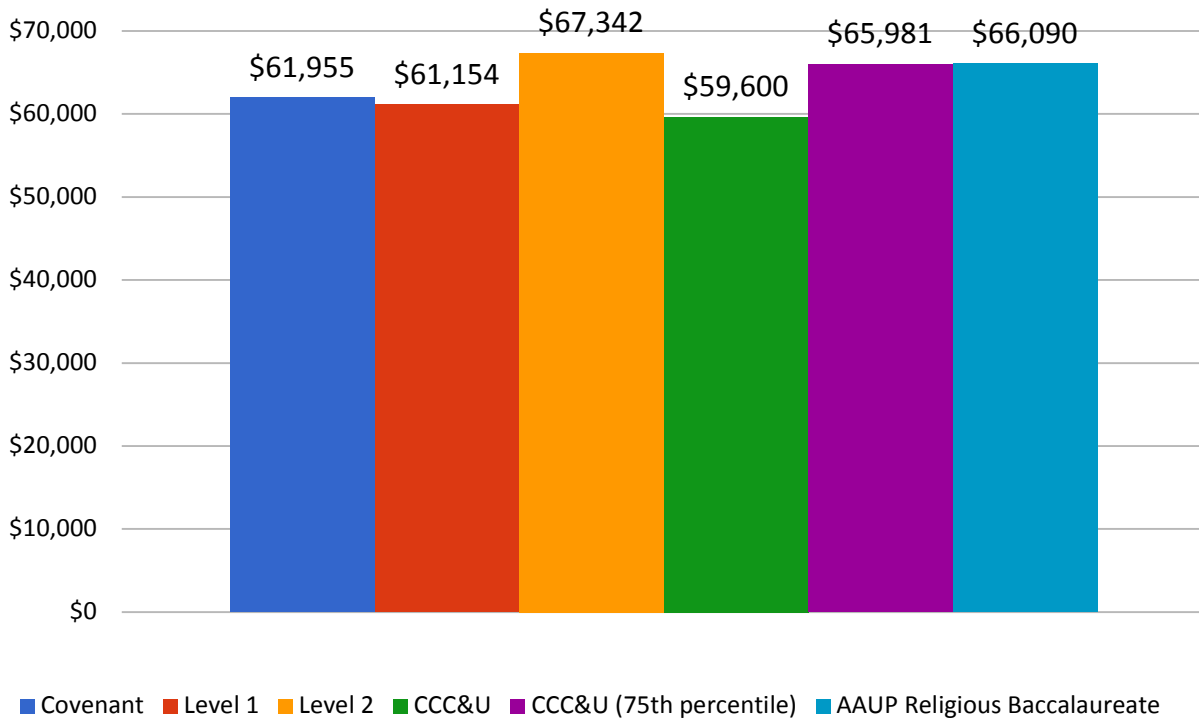

Covenant College Faculty Salary Average Comparisons 2014-2015

Assistant Professor Salary 2014-2015 (Average)

Associate Professor Salary 2014-2015 (Average)

Professor Salary 2014-2015 (Average)

Updated by the Office of Institutional Research on 11/10/2017