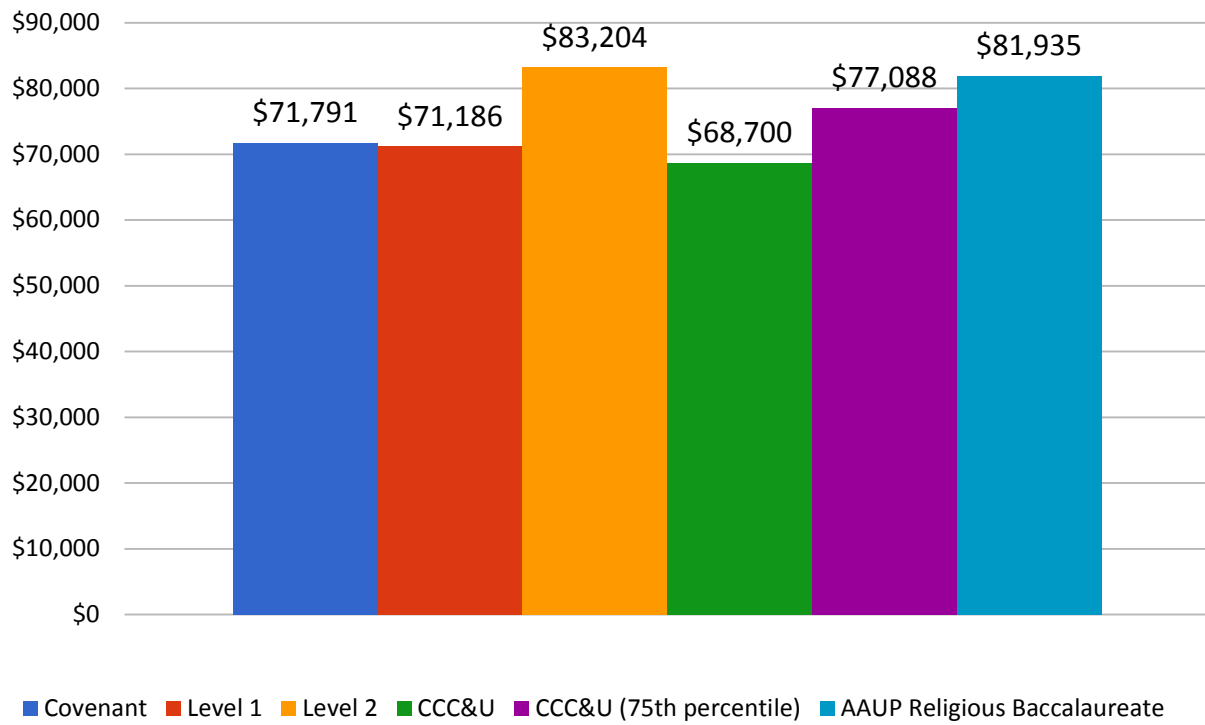

Covenant College Faculty Salary Average Comparisons 2014-2015

Assistant Professor Salary 2014-2015 (Average)

Associate Professor Salary 2014-2015 (Average)

Professor Salary 2014-2015 (Average)

Updated by the Office of Institutional Research on 11/10/2017