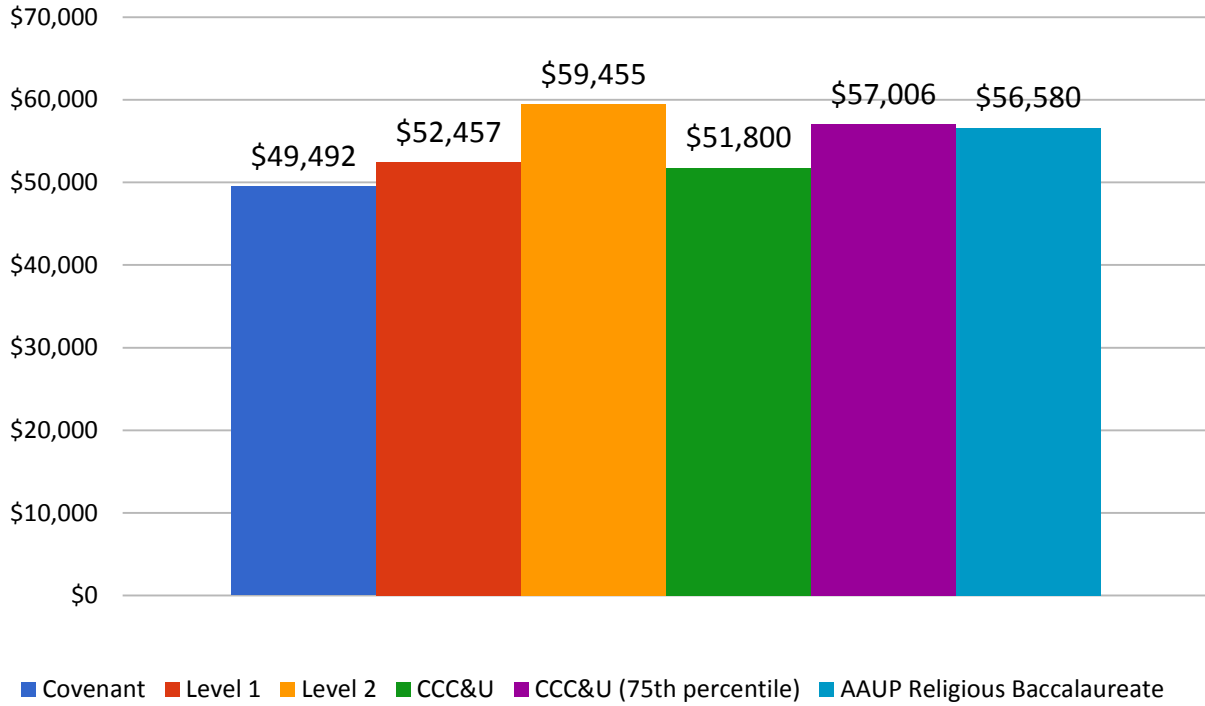

Covenant College Faculty Salary Average Comparisons 2014-2015

Assistant Professor Salary 2014-2015 (Average)

Associate Professor Salary 2014-2015 (Average)

Professor Salary 2014-2015 (Average)

Updated by the Office of Institutional Research on 11/10/2017